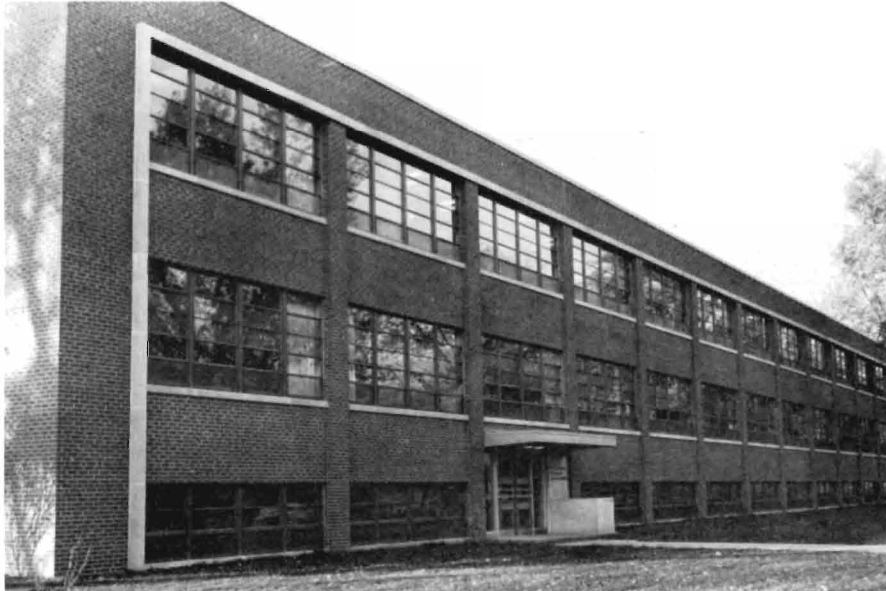

Veterinary Medical Laboratory

This \$600,000 diagnostic laboratory, built onto the north side of the Veterinary Medicine Quadrangle at Iowa State College, was dedicated July 17, 1956. It is modernly equipped and capably staffed to provide complete diagnostic services for the veterinarians and animal owners of Iowa. The building also houses the Department of Veterinary